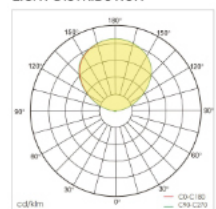

LIGHT DISTRIBUTION