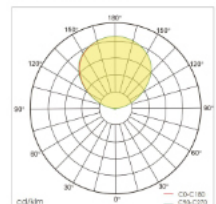

LIGHT DISTRIBUTION