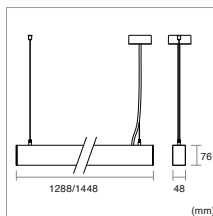

ELFOO-P

APPLICATIONS:

Open-plan office, individual office, cafeteria, training room, classroom, etc.

PRODUCT PARAMETERS

Luminaire Wattage	60W	70W
Luminous Flux	6300lm	7400lm
CCT	3000K / 4000K / 6000K	
CRI	>80	
Beam Angle	↑ 140° / 75° ↓ or ↑ 140° / 50° ↓	
UGR	<15	
Protection Rating	IP20	
Longevity	50,000Hrs L80 B10	
Function	On/off / 1-10V dimming / DALI dimming	
Colours	Silver / White / Black	
Warranty	5 years	

PRODUCT MODEL

Part No.	LM	Power	Function
BEFP-1206024-NN	13500lm/2800lm ↓	136W/24W ↓	On/off
BEFP-1206024-VN	13500lm/2800lm ↓	136W/24W ↓	1-10V dimming
BEFP-1206024-DN	13500lm/2800lm ↓	136W/24W ↓	DALI dimming
BEFP-1507028-NN	14100lm/3300lm ↓	142W/28W ↓	On/off
BEFP-1507028-VN	14100lm/3300lm ↓	142W/28W ↓	1-10V dimming
BEFP-1507028-DN	14100lm/3300lm ↓	142W/28W ↓	DALI dimming

SIZE

LIGHT DISTRIBUTION