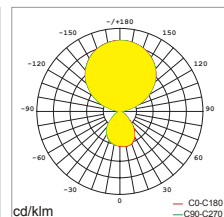

LIGHT DISTRIBUTION