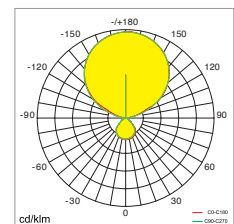

LIGHT DISTRIBUTION