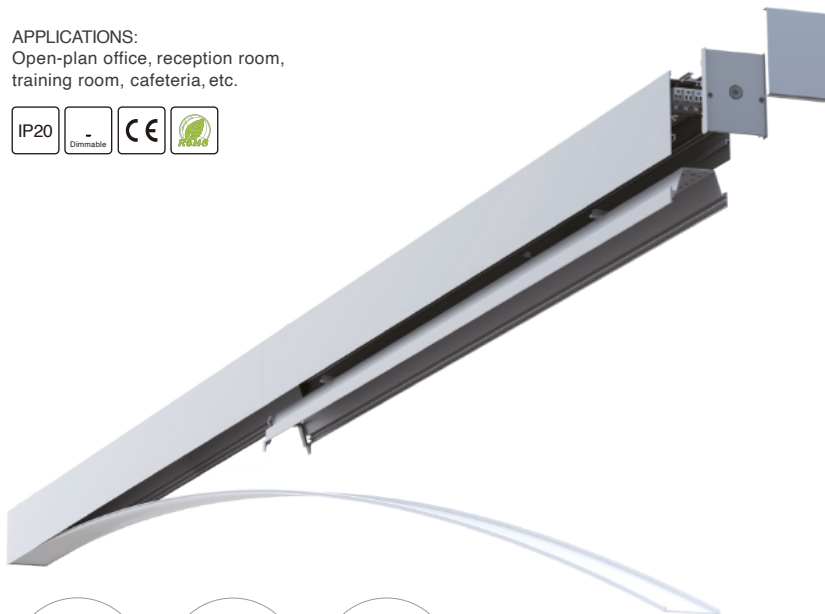

## APPLICATIONS:

Open-plan office, reception room,  
training room, cafeteria, etc.

Light efficiency could  
be 120LM/W

Flexible microprism plate

Linkable and no  
light leakage