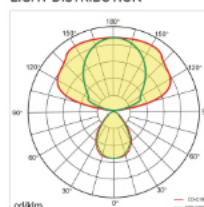

LIGHT DISTRIBUTION