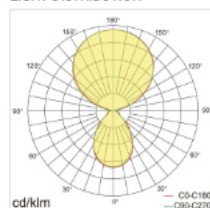

LIGHT DISTRIBUTION