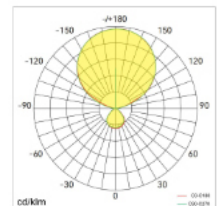

LIGHT DISTRIBUTION