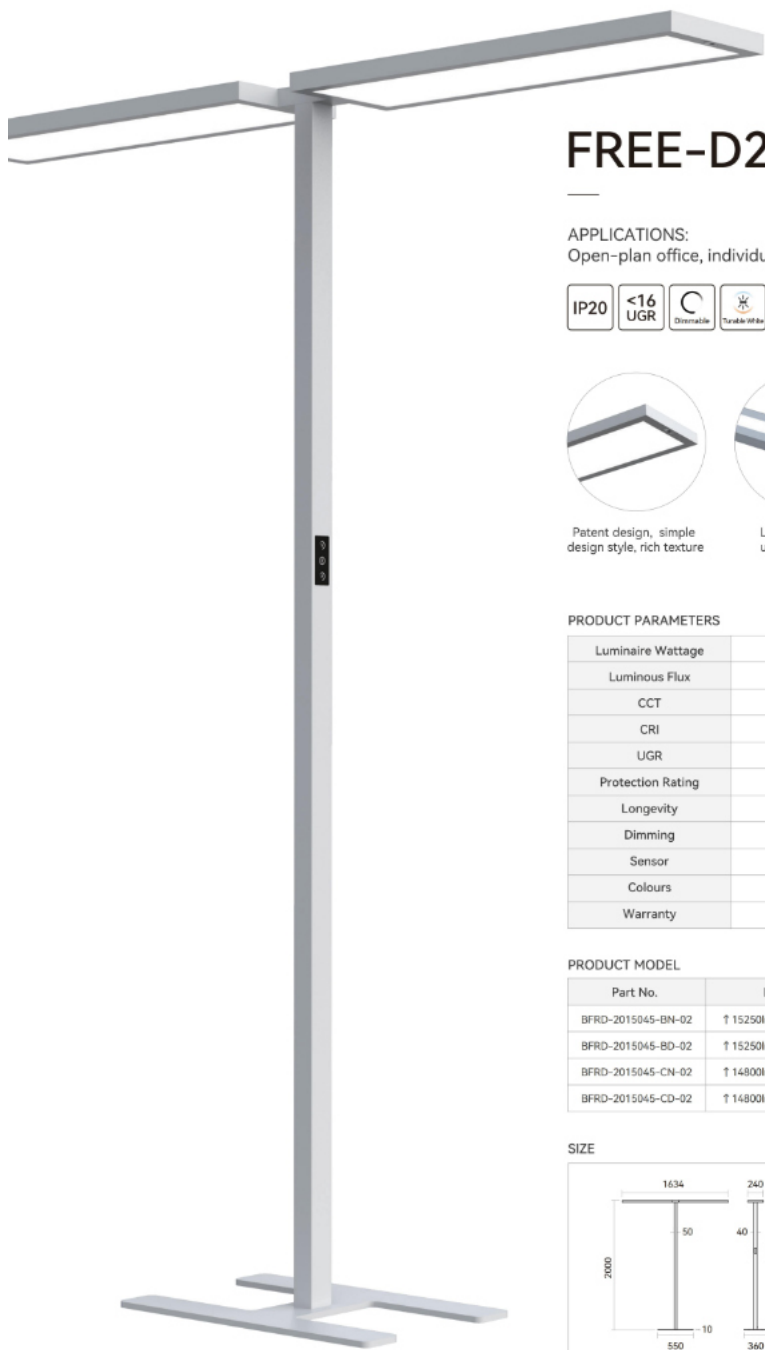

FREE-D2

APPLICATIONS:

Open-plan office, individual office, etc.

Light efficiency up to 132LM/W

PRODUCT PARAMETERS

Luminaire Wattage	150W
Luminous Flux	19800lm
CCT	3000K / 4000K / 6000K / Tunable white
CRI	>80
UGR	<16
Protection Rating	IP20
Longevity	50,000Hrs L80 B10
Dimming	Touch panel dimming
Sensor	Daylight sensor / Motion sensor
Colours	Silver / White / Black
Warranty	5 years

PRODUCT MODEL

Part No.	LM	Power	CCT
BFRD-2015045-BN-02	↑ 15250lm/4550lm ↓	↑ 105W/45W ↓	3000/4000/6000K
BFRD-2015045-BD-02	↑ 15250lm/4550lm ↓	↑ 105W/45W ↓	3000/4000/6000K
BFRD-2015045-CN-02	↑ 14800lm/4200lm ↓	↑ 105W/45W ↓	3000-5700K
BFRD-2015045-CD-02	↑ 14800lm/4200lm ↓	↑ 105W/45W ↓	3000-5700K

SIZE

LIGHT DISTRIBUTION