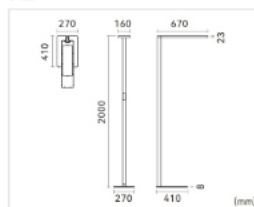

NOVA-F1

APPLICATIONS:
Open-plan office, individual office, etc.

PRODUCT PARAMETERS

Luminaire Wattage	80W	100W
Luminous Flux	11200lm	14000lm
CCT	3000K / 4000K / 6000K / Tunable white	
CRI	>80	
Optic	Asymmetric optics	
UGR	<14	
Protection Rating	IP20	
Longevity	50,000Hrs L80 B10	
Dimming	Touch panel dimming	
Sensor	Daylight sensor / Presence sensor	
Colours	Silver / White / Black	
Warranty	5 years	

PRODUCT MODEL

Part No.	LM	Power	CCT
BNOF1-2010012-BD	↑ 12380lm/1620lm ↓	↑ 88W/12W ↓	3000/4000/6000K
BNOF1-2010012-CD	↑ 11500lm/1500lm ↓	↑ 88W/12W ↓	3000-5700K
BNOF1-2008012-BD	↑ 9580lm/1620lm ↓	↑ 68W/12W ↓	3000/4000/6000K
BNOF1-2008012-CD	↑ 8900lm/1500lm ↓	↑ 68W/12W ↓	3000-5700K

SIZE

LIGHT DISTRIBUTION