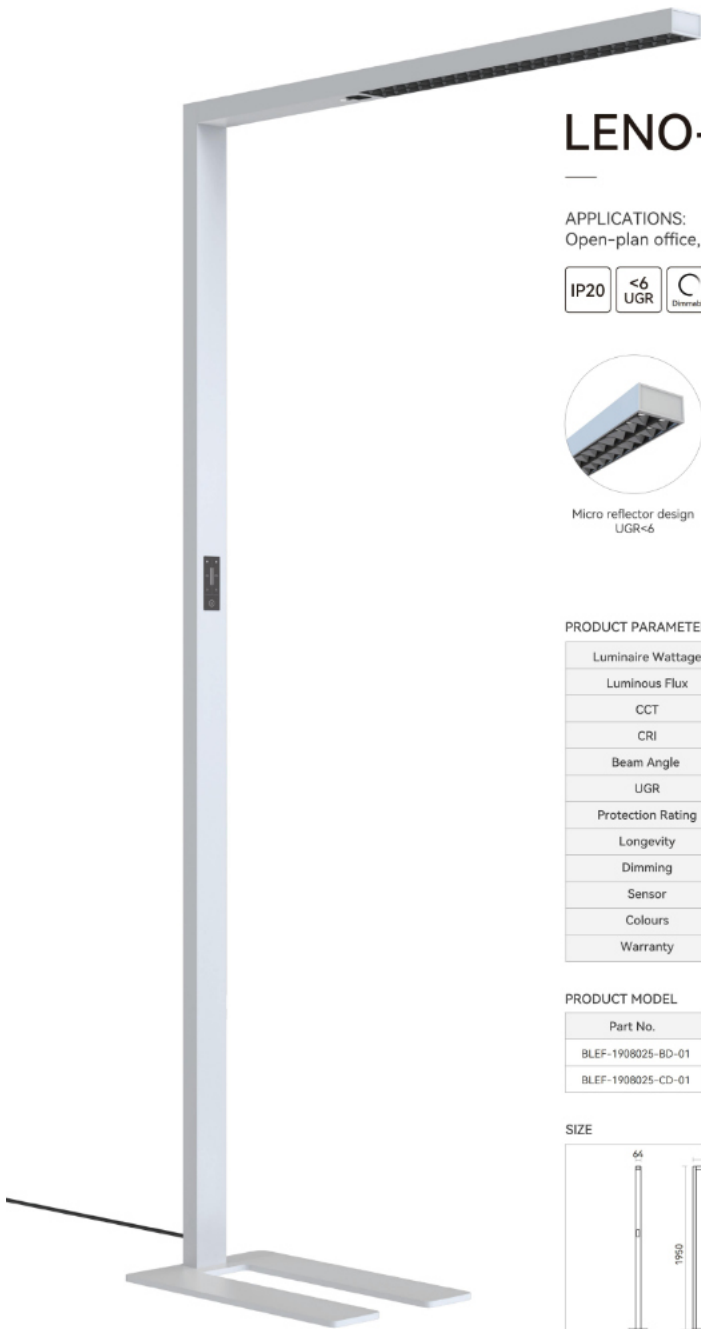

LENO-F 2.0

APPLICATIONS:
Open-plan office, individual office, etc.

PRODUCT PARAMETERS

Luminaire Wattage	80W
Luminous Flux	11600lm
CCT	3000K / 4000K / 6000K / Tunable white
CRI	>80
Beam Angle	↑ 115° / 50° ↓
UGR	<6
Protection Rating	IP20
Longevity	50,000Hrs L80 B10
Dimming	Touch panel dimming
Sensor	Motion sensor / Presencesensor or Daylight sensor
Colours	Silver / White / Black
Warranty	5 years

PRODUCT MODEL

Part No.	LM	Power	CCT
BLEF-1908025-BD-01	↑ 9300lm/2300lm ↓	↑ 55W/25W ↓	3000/4000/6000K
BLEF-1908025-CD-01	↑ 8950lm/2250lm ↓	↑ 55W/25W ↓	3000-5700K

SIZE

LIGHT DISTRIBUTION