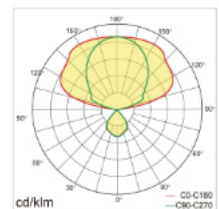

LIGHT DISTRIBUTION