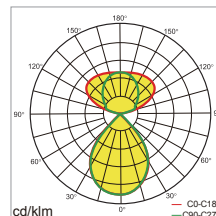

LIGHT DISTRIBUTION