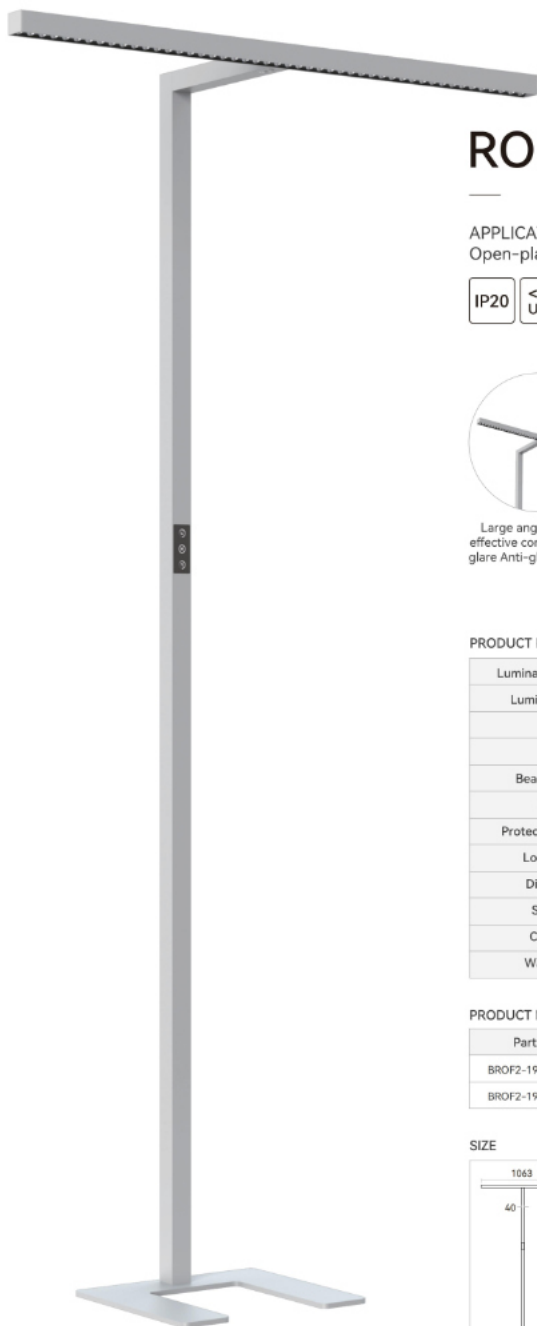

ROMAN-F2

APPLICATIONS:
Open-plan office, individual office, etc.

Light efficiency
up to 150LM/W

Support smart
control function

PRODUCT PARAMETERS

Luminaire Wattage	80W
Luminous Flux	12000lm
CCT	3000K / 4000K / 6000K / Tunable white
CRI	>80
Beam Angle	$\uparrow 115^\circ$ / $60^\circ \downarrow$
UGR	<11
Protection Rating	IP20
Longevity	50,000Hrs L80 B10
Dimming	Touch panel dimming
Sensor	Daylight sensor / Motion sensor
Colours	Silver / White / Black
Warranty	5 years

PRODUCT MODEL

Part No.	LM	Power	CCT
BROF2-1908020-BD	$\uparrow 9500\text{lm}/2500\text{lm} \downarrow$	$\uparrow 60\text{W}/20\text{W} \downarrow$	3000/4000/6000K
BROF2-1908020-CD	$\uparrow 8800\text{lm}/2200\text{lm} \downarrow$	$\uparrow 60\text{W}/20\text{W} \downarrow$	3000-5700K

SIZE

LIGHT DISTRIBUTION