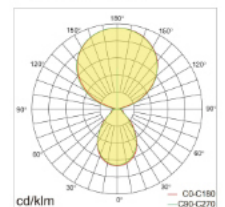

LIGHT DISTRIBUTION