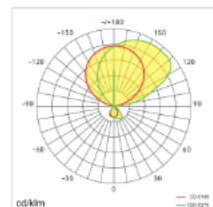

LIGHT DISTRIBUTION