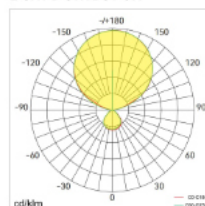

LIGHT DISTRIBUTION