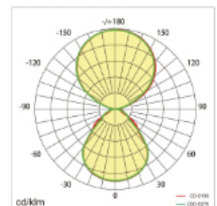

LIGHT DISTRIBUTION