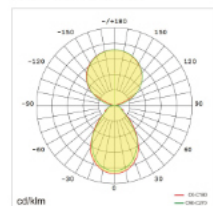

LIGHT DISTRIBUTION