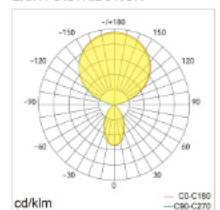

LIGHT DISTRIBUTION