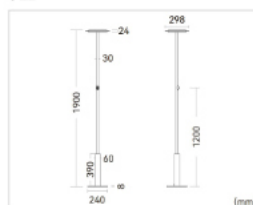

COFFEE-S

APPLICATIONS:

Negotiation rooms, small meeting rooms,
breakout areas and other office areas.
Living room, bedrooms and study rooms.

Push dimming

PRODUCT PARAMETERS

Luminaire Wattage	45W
Luminous Flux	6200lm
CCT	3000K / 4000K / 6000K
CRI	>80
UGR	<10
Protection Rating	IP20
Longevity	50,000Hrs L80 B10
Dimming	Touch panel dimming
Colours	Silver / White / Black
Warranty	5 years

PRODUCT MODEL

Part No.	LM	Power	CCT
BCSF-1904500-BN	↑ 6200lm	↑ 45W	3000/4000/6000K

SIZE

LIGHT DISTRIBUTION