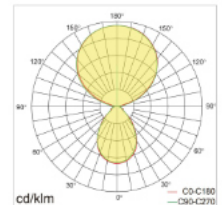

LIGHT DISTRIBUTION