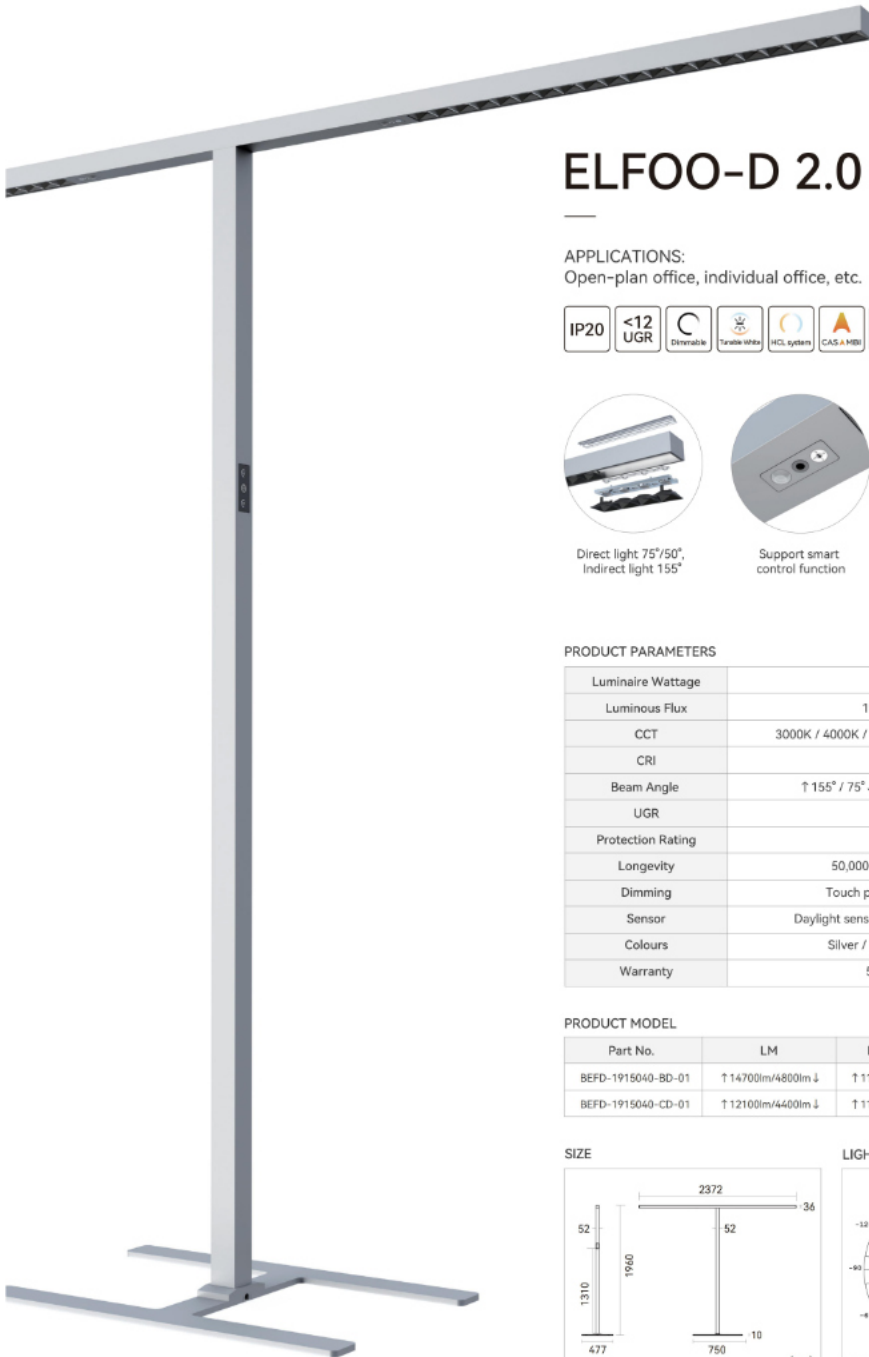

ELFOO-D 2.0

APPLICATIONS:
Open-plan office, individual office, etc.

PRODUCT PARAMETERS

Luminaire Wattage	150W
Luminous Flux	19500lm
CCT	3000K / 4000K / 6000K / Tunable white
CRI	>80
Beam Angle	↑ 155° / 75° ↓ or ↑ 155° / 50° ↓
UGR	<12
Protection Rating	IP20
Longevity	50,000Hrs L80 B10
Dimming	Touch panel dimming
Sensor	Daylight sensor / Motion sensor
Colours	Silver / White / Black
Warranty	5 years

PRODUCT MODEL

Part No.	LM	Power	CCT
BEFD-1915040-BD-01	↑ 14700lm/4800lm ↓	↑ 110W/40W ↓	3000/4000/6000K
BEFD-1915040-CD-01	↑ 12100lm/4400lm ↓	↑ 110W/40W ↓	3000-5700K

SIZE

LIGHT DISTRIBUTION