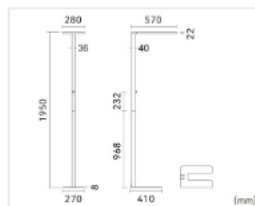

NEAT-F

APPLICATIONS:
Open-plan office, individual office, etc.

Competitive price

PRODUCT PARAMETERS

Luminaire Wattage	60W
Luminous Flux	7500lm
CCT	3000K / 4000K / 6000K
CRI	>80
Beam Angle	$\uparrow 115^\circ / 80^\circ \downarrow$
UGR	<math><18</math>
Protection Rating	IP20
Longevity	50,000Hrs L80 B10
Dimming	Knob dimming
Sensor	NO
Colours	Silver / White / Black
Warranty	5 years

PRODUCT MODEL

Part No.	LM	Power	CCT
BNEJ-1906030-BN	$\uparrow 4200\text{lm} / 3300\text{lm} \downarrow$	$\uparrow 30\text{W} / 30\text{W} \downarrow$	3000/4000/6000K

SIZE

LIGHT DISTRIBUTION