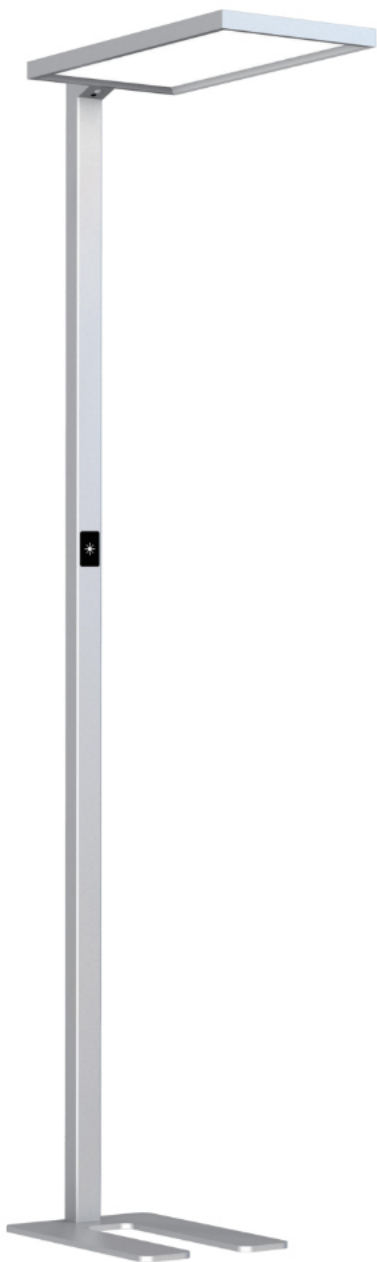

MAYE-FS 2.0

APPLICATIONS:

Open-plan office, individual office, etc.

High light efficiency
reach 150LM/W

Support smart
control function

PRODUCT PARAMETERS

Luminaire Wattage	80W		100W
Luminous Flux	11200lm	11516lm	15000lm
CCT	3000K / 4000K / 6000K / Tunable white		
Colour Rendering Index	>80		
UGR	<18	<14	<13
Protection Rating	IP20		
Longevity	50,000Hrs L80 B10		
Dimming	Touch panel dimming		
Sensor	Daylight sensor / Motion sensor		
Colours	Silver / White / Black		
Warranty	5 years		

PRODUCT MODEL

Part No.	LM	Power	CCT
BMSF-1908040-BN-01	↑ 6400lm/4800lm ↓	↑ 40W/40W ↓	3000/4000/6000K
BMSF-1908040-BM-01	↑ 6400lm/4800lm ↓	↑ 40W/40W ↓	3000/4000/6000K
BMSF-1908040-BD-01	↑ 6400lm/4800lm ↓	↑ 40W/40W ↓	3000/4000/6000K
BMSF-1908022-BN	↑ 8926lm/2590lm ↓	↑ 58W/22W ↓	3000/4000/6000K
BMSF-1908022-BM	↑ 8926lm/2590lm ↓	↑ 58W/22W ↓	3000/4000/6000K
BMSF-1908022-BD	↑ 8926lm/2590lm ↓	↑ 58W/22W ↓	3000/4000/6000K
BMSF-1908022-CD	↑ 8200lm/2200lm ↓	↑ 58W/22W ↓	3000-5700K
BMSF-1910020-BN	↑ 12500lm/2500lm ↓	↑ 80W/20W ↓	3000/4000/6000K
BMSF-1910020-BM	↑ 12500lm/2500lm ↓	↑ 80W/20W ↓	3000/4000/6000K
BMSF-1910020-BD	↑ 12500lm/2500lm ↓	↑ 80W/20W ↓	3000/4000/6000K
BMSF-1910020-CD	↑ 11050lm/2500lm ↓	↑ 80W/20W ↓	3000-5700K

SIZE

LIGHT DISTRIBUTION