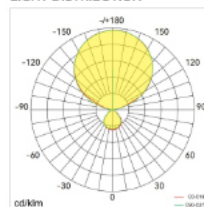

LIGHT DISTRIBUTION