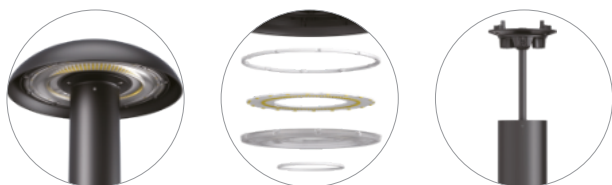

## APPLICATIONS:

Commercial buildings, corporate headquarters, parks, recreational areas, gardens. etc.

- No glare/Light emission 360°
- No glare, long range, uniform light