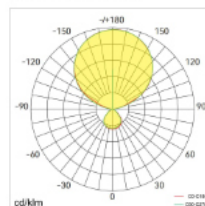

LIGHT DISTRIBUTION