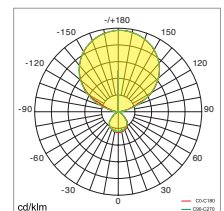

LIGHT DISTRIBUTION