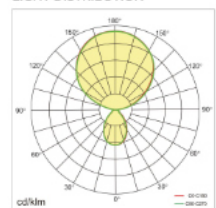

LIGHT DISTRIBUTION