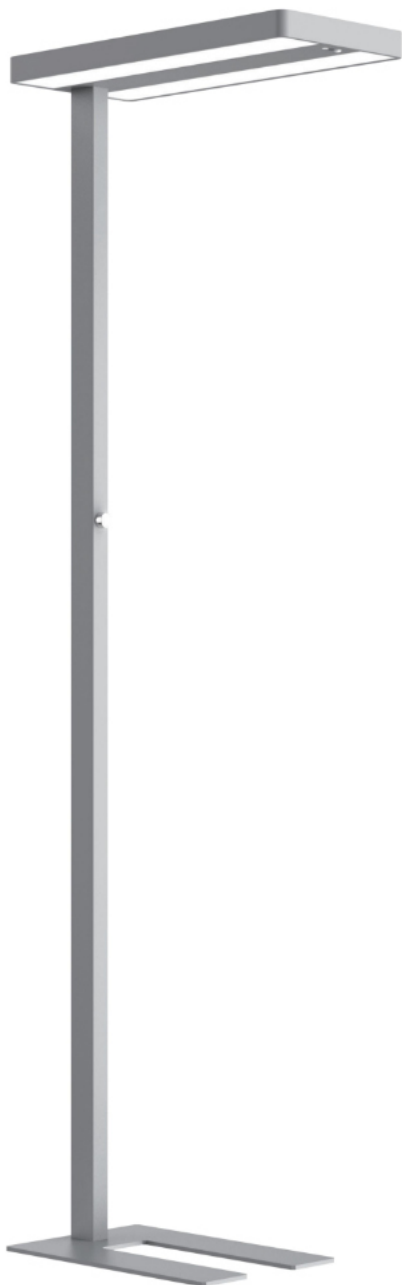

HOME C 3.0

APPLICATIONS:
Open-plan office, individual office, etc.

High light efficiency
reach 145LM/W

Support smart
control function

PRODUCT PARAMETERS

Luminaire Wattage	60W	80W	
Luminous Flux	7730lm	10800lm	11600lm
CCT	3000K / 4000K / 6000K		
Colour Rendering Index	>80		
UGR	<16	<19	<11
Protection Rating	IP20		
Longevity	50,000Hrs L80 B10		
Dimming	Knob dimming		
Sensor	Daylight sensor / Motion sensor		
Colours	Silver / White / Black		
Warranty	5 years		

PRODUCT MODEL

Part No.	LM	Power	CCT
BHOJ-1906030-BN-01	↑ 4990lm/2740lm ↓	↑ 30W/30W ↓	3000/4000/6000K
BHOJ-1906030-BM-01	↑ 4990lm/2740lm ↓	↑ 30W/30W ↓	3000/4000/6000K
BHOJ-1906030-BD-01	↑ 4990lm/2740lm ↓	↑ 30W/30W ↓	3000/4000/6000K
BHOJ-1908040-BN-01	↑ 6300lm/4500lm ↓	↑ 40W/40W ↓	3000/4000/6000K
BHOJ-1908040-BM-01	↑ 6300lm/4500lm ↓	↑ 40W/40W ↓	3000/4000/6000K
BHOJ-1908040-BD-01	↑ 6300lm/4500lm ↓	↑ 40W/40W ↓	3000/4000/6000K
BHOJ-1908020-BN	↑ 9600lm/2000lm ↓	↑ 60W/20W ↓	3000/4000/6000K
BHOJ-1908020-BM	↑ 9600lm/2000lm ↓	↑ 60W/20W ↓	3000/4000/6000K
BHOJ-1908020-BD	↑ 9600lm/2000lm ↓	↑ 60W/20W ↓	3000/4000/6000K

SIZE

LIGHT DISTRIBUTION