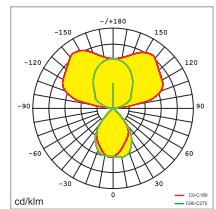

LIGHT DISTRIBUTION