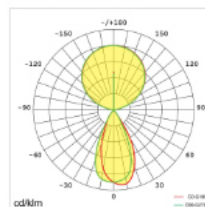

LIGHT DISTRIBUTION