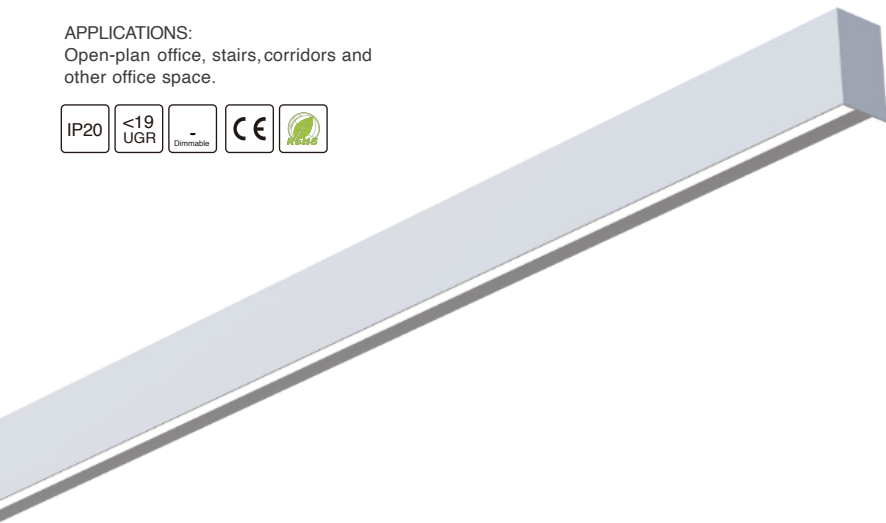

## APPLICATIONS:

Open-plan office, stairs, corridors and other office space.

- Linkable wall lamp to avoid wiring problems, one input can support 30 meters
- Both direct and indirect light can wash the wall with 650mm height, uniformity light, low glare
- Impressive easy for installation and maintenance
- High lumen efficiency, up to 120LM/W