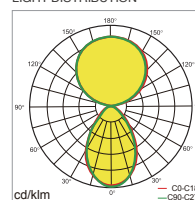

LIGHT DISTRIBUTION