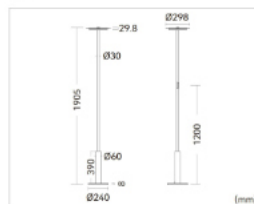

COFFEE-R

APPLICATIONS:

Negotiation rooms, small meeting rooms,
breakout areas and other office areas.
Living room, bedrooms and study rooms.

Convenient installation

Cut-Off Pole (Optional)

PRODUCT PARAMETERS

Luminaire Wattage	45W
Luminous Flux	6000lm
CCT	3000K / 4000K / 6000K / Tunable white
CRI	>80
UGR	<10
Protection Rating	IP20
Longevity	50,000Hrs L80 B10
Dimming	Touch panel dimming / Bluetooth dimming (TUYA)(optional)
Colours	Silver / White / Black
Warranty	5 years

PRODUCT MODEL

Part No.	LM	Power	CCT
BCRF-1904500-BN-03	↑ 6000lm	↑ 45W	3000/4000/6000K
BCRF-1904500-CN-03	↑ 5850lm	↑ 45W	3000-5700K
BCRF-1904500-WN-03	↑ 6000lm	↑ 45W	3000/4000/6000K
BCRJ-1904500-BN-03	↑ 6000lm	↑ 45W	3000/4000/6000K
BCRJ-1904500-CN-03	↑ 5850lm	↑ 45W	3000-5700K
BCRJ-1904500-WN-03	↑ 6000lm	↑ 45W	3000/4000/6000K

SIZE

LIGHT DISTRIBUTION