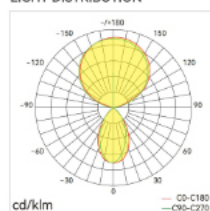

LIGHT DISTRIBUTION