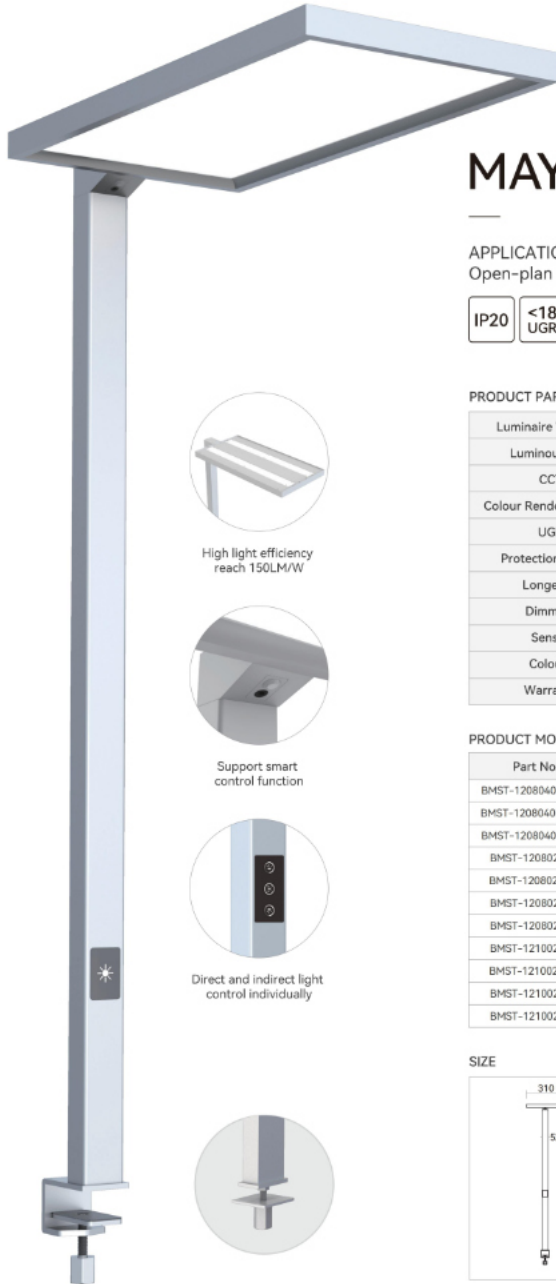

MAYE-TS 2.0

APPLICATIONS:
Open-plan office, individual office, etc.

High light efficiency
reach 150LM/W

Support smart
control function

Direct and indirect
control individually

PRODUCT PARAMETERS

Luminaire Wattage	80W		100W
Luminous Flux	11200lm	11516lm	15000lm
CCT	3000K / 4000K / 6000K / Tunable white		
Colour Rendering Index	>80		
UGR	<18	<14	<13
Protection Rating	IP20		
Longevity	50,000Hrs L80 B10		
Dimming	Touch panel dimming		
Sensor	Daylight sensor / Motion sensor		
Colours	Silver / White / Black		
Warranty	5 years		

PRODUCT MODEL

Part No.	LM	Power	CCT
BMST-1208040-BN-01	↑ 6400lm/4800lm ↓	↑ 40W/40W ↓	3000/4000/6000K
BMST-1208040-BM-01	↑ 6400lm/4800lm ↓	↑ 40W/40W ↓	3000/4000/6000K
BMST-1208040-BD-01	↑ 6400lm/4800lm ↓	↑ 40W/40W ↓	3000/4000/6000K
BMST-1208022-BN	↑ 8926lm/2590lm ↓	↑ 58W/22W ↓	3000/4000/6000K
BMST-1208022-BM	↑ 8926lm/2590lm ↓	↑ 58W/22W ↓	3000/4000/6000K
BMST-1208022-BD	↑ 8926lm/2590lm ↓	↑ 58W/22W ↓	3000/4000/6000K
BMST-1208022-CD	↑ 8200lm/2200lm ↓	↑ 58W/22W ↓	3000-5700K
BMST-1210020-BN	↑ 12500lm/2500lm ↓	↑ 80W/20W ↓	3000/4000/6000K
BMST-1210020-BM	↑ 12500lm/2500lm ↓	↑ 80W/20W ↓	3000/4000/6000K
BMST-1210020-BD	↑ 12500lm/2500lm ↓	↑ 80W/20W ↓	3000/4000/6000K
BMST-1210020-CD	↑ 11050lm/2500lm ↓	↑ 80W/20W ↓	3000-5700K

SIZE

LIGHT DISTRIBUTION