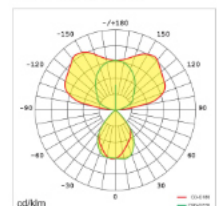

LIGHT DISTRIBUTION