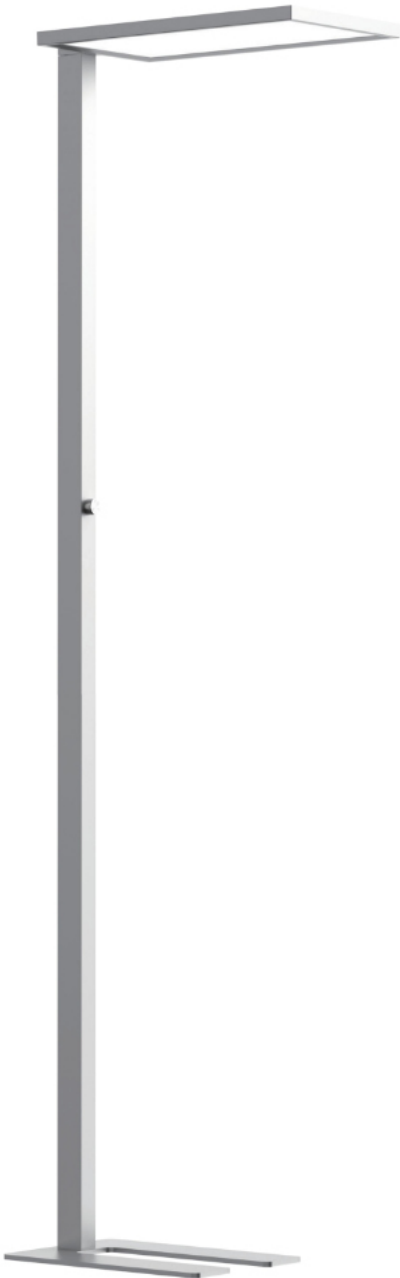

NEAT-F

APPLICATIONS:
Open-plan office, individual office, etc.

Competitive price

PRODUCT PARAMETERS

Luminaire Wattage	60W
Luminous Flux	7500lm
CCT	3000K / 4000K / 6000K
CRI	>80
Beam Angle	$\uparrow 115^\circ / 80^\circ \downarrow$
UGR	<math><18</math>
Protection Rating	IP20
Longevity	50,000Hrs L80 B10
Dimming	Knob dimming
Sensor	NO
Colours	Silver / White / Black
Warranty	5 years

PRODUCT MODEL

Part No.	LM	Power	CCT
BNEJ-1906030-BN	$\uparrow 4200\text{lm} / 3300\text{lm} \downarrow$	$\uparrow 30\text{W} / 30\text{W} \downarrow$	3000/4000/6000K

SIZE

LIGHT DISTRIBUTION