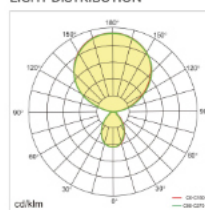

LIGHT DISTRIBUTION