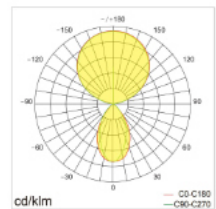

LIGHT DISTRIBUTION