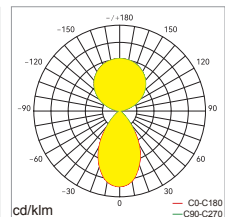

LIGHT DISTRIBUTION