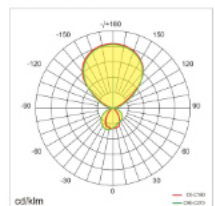

LIGHT DISTRIBUTION