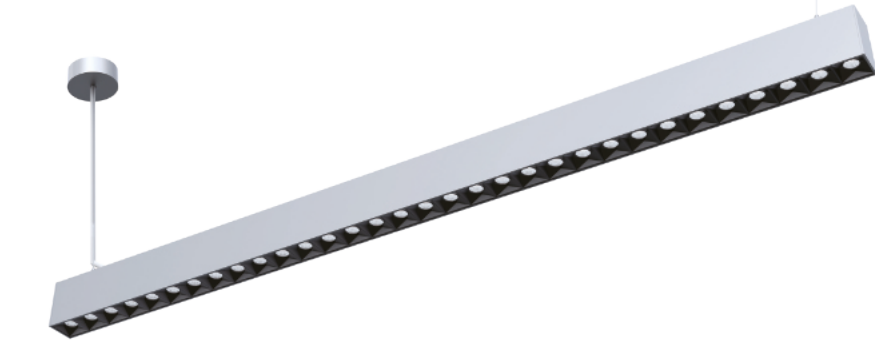

ELFOO-P

APPLICATIONS:

Open-plan office, individual office, cafeteria, training room, classroom, etc.