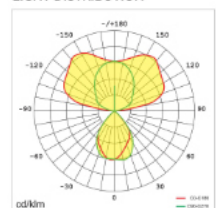

LIGHT DISTRIBUTION