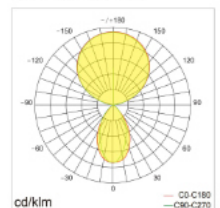

LIGHT DISTRIBUTION