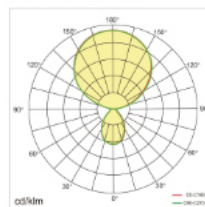

LIGHT DISTRIBUTION