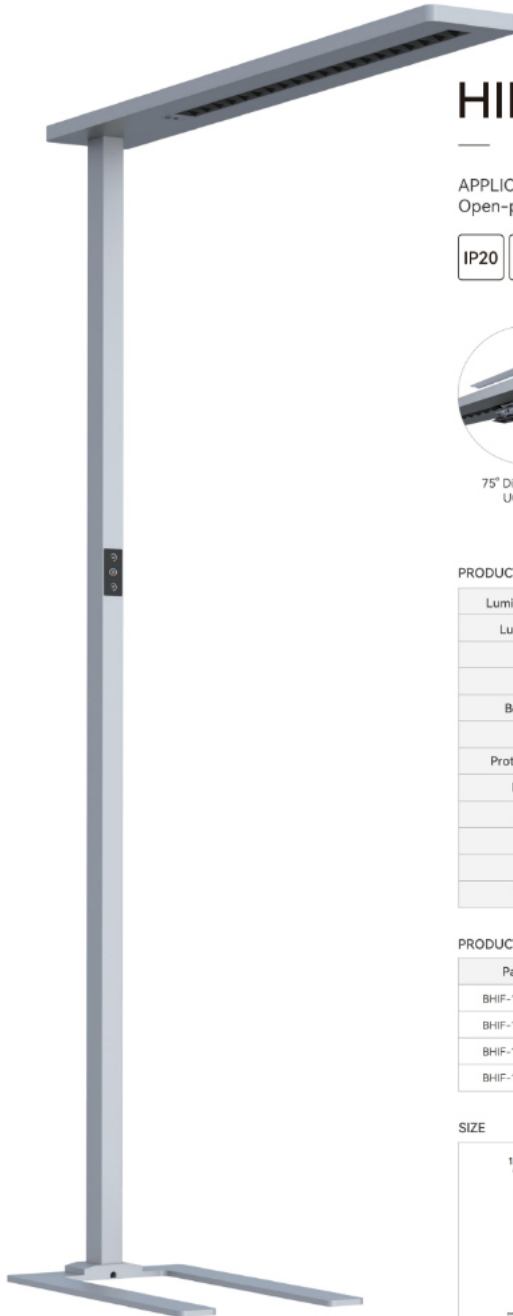

HILO

APPLICATIONS:
Open-plan office, individual office, etc.

PRODUCT PARAMETERS

Luminaire Wattage	110W	140W
Luminous Flux	13700lm	16700lm
CCT	3000K / 4000K / 6000K / Tunable white	
CRI	>80	
Beam Angle	↑ 140° / 75° ↓ or ↑ 140° / 50° ↓	
UGR	<10	
Protection Rating	IP20	
Longevity	50,000Hrs L80 B10	
Dimming	Touch panel dimming	
Sensor	Daylight sensor / Motion sensor	
Colours	Silver / White / Black	
Warranty	5 years	

PRODUCT MODEL

Part No.	LM	Power	CCT
BHIF-1911015-BD	↑ 12000lm/1700lm ↓	↑ 95W/15W ↓	3000/4000/6000K
BHIF-1911015-CD	↑ 10000lm/1500lm ↓	↑ 95W/15W ↓	3000-5700K
BHIF-1914015-BD	↑ 15000lm/1700lm ↓	↑ 125W/15W ↓	3000/4000/6000K
BHIF-1914015-CD	↑ 13000lm/1500lm ↓	↑ 125W/15W ↓	3000-5700K

SIZE

LIGHT DISTRIBUTION