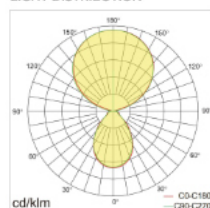

LIGHT DISTRIBUTION