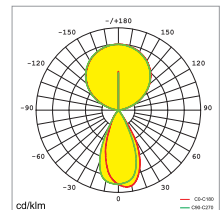

LIGHT DISTRIBUTION