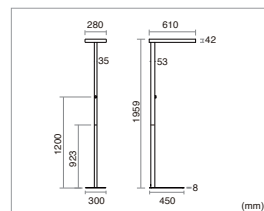

NITEC 3.0

APPLICATIONS:
Open-plan office, individual office, etc.

PRODUCT PARAMETERS

Luminaire Wattage	60W	80W	
Luminous Flux	7730lm	10800lm	11600lm
CCT	3000K / 4000K / 6000K		
Colour Rendering Index	>80		
UGR	<16	<19	<11
Protection Rating	IP20		
Longevity	50,000Hrs L80 B10		
Dimming	Knob dimming		
Sensor	Daylight sensor / Motion sensor		
Colours	Silver / White / Black		
Warranty	5 years		

PRODUCT MODEL

Part No.	LM	Power	CCT
BNIJ-1906030-BN-01	14990lm/2740lm ↓	130W/30W ↓	3000/4000/6000K
BNIJ-1906030-BM-01	14990lm/2740lm ↓	130W/30W ↓	3000/4000/6000K
BNIJ-1906030-BD-01	14990lm/2740lm ↓	130W/30W ↓	3000/4000/6000K
BNIJ-1908040-BN-01	16300lm/4500lm ↓	140W/40W ↓	3000/4000/6000K
BNIJ-1908040-BM-01	16300lm/4500lm ↓	140W/40W ↓	3000/4000/6000K
BNIJ-1908040-BD-01	16300lm/4500lm ↓	140W/40W ↓	3000/4000/6000K
BNIJ-1908020-BN	19600lm/2000lm ↓	160W/20W ↓	3000/4000/6000K
BNIJ-1908020-BM	19600lm/2000lm ↓	160W/20W ↓	3000/4000/6000K
BNIJ-1908020-BD	19600lm/2000lm ↓	160W/20W ↓	3000/4000/6000K

SIZE

LIGHT DISTRIBUTION